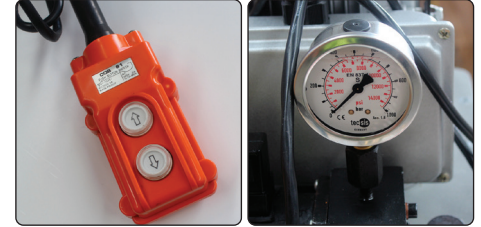

Electric High Pressure Hydraulic Pump - Single Acting

Portable, efficient 700Bar/10,000PSI Hydraulic pump that operates all your single acting Crimpers & Cutters

Part No. PH240V-SA-A

High pressure electric hydraulic pump Gives the operator portability and complete control with simple push button operation.

- 700Bar/10,000PSI
- Corded Pendant Remote
- Single phase (230V)

Technical Data

Motor	Single phase electric - 230V 50Hz
Motor Power (kW)	0.75
Max Pressure (PSI)	700 bar (10000)
Flow Rate (lt/min)	Low pressure: 6 High pressure: 0.7
Oil tank Capacity (lt)	5
Weight (kg)	Approx. 28 Inc. Oil
Dimensions (mm)	315 (L) x 255 (W) x 460 (H)

Remote Crimping and Cutting Heads - Single Acting

Cutting

7.7kg

105mm Armoured Cutting Head
Part No. SDG105C

3.8kg

45mm Armoured Cutting Head
Part No. SDG45C

4.3kg

85mm Armoured Cutting Head
Part No. SDG852C