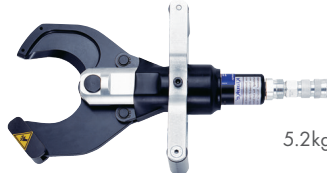

Electric High Pressure Hydraulic Pump - Single Acting

Portable, efficient 700Bar/10,000PSI Hydraulic pump that operates all your single acting Crimpers & Cutters

Part No. PH240V-SA-A

High pressure electric hydraulic pump Gives the operator portability and complete control with simple push button operation.

- 700Bar/10,000PSI
- Corded Pendant Remote
- Single phase (230V)

Technical Data

Motor	Single phase electric - 230V 50Hz
Motor Power (kW)	0.75
Max Pressure (PSI)	700 bar (10000)
Flow Rate (lt/min)	Low pressure: 6 High pressure: 0.7
Oil tank Capacity (lt)	5
Weight (kg)	Approx. 28 Inc. Oil
Dimensions (mm)	315 (L) x 255 (W) x 460 (H)

Remote Crimping and Cutting Heads - Single Acting

Cutting

7.7kg

105mm Armoured Cutting Head
Part No. SDG105C

3.8kg

45mm Armoured Cutting Head
Part No. SDG45C

4.3kg

85mm Armoured Cutting Head
Part No. SDG852C

5.2kg

85mm Cutting Head ACSR/Steel
Part No. SDK85C

Multi Tools

2.4kg

Multi Head Crimping/Cutting/Punching
Part No. PK60UNVC

Crimping

4.5kg

12T Crimping Head
Part No. TP-420H