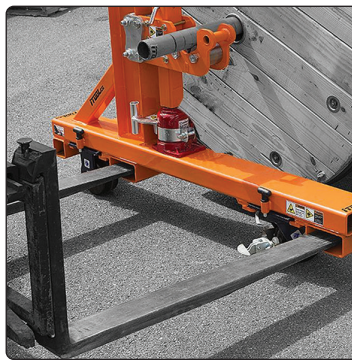

iTOOLco

Reel Big Jack™ - iTOOLco

Part No. RBJ20K

iTOOLco's Reel Big Jacks™ are an innovative jack stand for transporting and feeding heavy spools of cable. Reel Big Jacks™ feature fork lift slots for easy lifting and movement about the site and can accommodate spools up to 3.05m (10') diameter x 1.83m (6') wide (standard unit), and weighing 9090kg (20,000lb). with a uniquely patented design that allows these heavy spools to spin easily, a power feeding unit is typically not needed.

With the addition of the Real Big Jacks™ Expansion & Axle Kit, Real Big Jacks™ will accept spools up to 2.24m (88") wide & 3.05m (10') Tall.

- Forklift from all 4 sides
- Pull Cable from almost anywhere including a trailer
- Axle rides on 4 rated bearings

9.0T Max Capacity

RBJ20K shown with axle set-up

RBJ20K pockets for forklift tynes

RBJ20K jack lifting point

Part No.	Description	Includes	Dimensions (mm)	Drum Dimensions (mm)/ Capacity (kg)	Weight (kg)
RBJ20K	Reel Big Jacks	Pallet Jack & 2 x Axle Collars	1473L x 1676W x 1753H on wheels x 1676H off wheels	On Wheels - 2134H x 1524W / 4545 Off Wheels - 3048H x 1524W / 9090	255
AX04	Reel Big Jacks Axle (Sold Separately)	Axle (Uncoated)	2133L x 76.2D	1829W / 4545	57
RBJA01	Reel Big Jack Expansion & axle Kit (Sold Separately as Kit)	1 x Inner telescopic tube 1 x Solid Axle 2 x Axle Collars	- 1830 to 2286L - 3048L x 76.2D - NA	Max 2235W / 9090	NA

Reel Axles™ - iTOOLco

Part No. AX-Series

iTOOLco's Real Axles are the industry's best axles for wire pulling jobs. With high chromium content, Real Axles are durable and work perfectly with the Real and Roll Jacks.