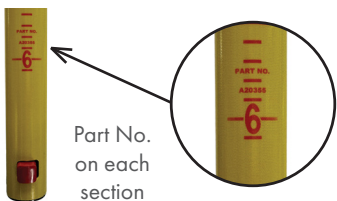

WHY HASTINGS

Hastings

Competitor

Impregnated Markings

Press button

Part No. on each section

"1" turn

NOT

"14" turns

1. Hastings Fibreglass

- The Foam Uniquely Encased and heat treated, ensuring a water-tight structure without voids, unlike the competitors this allows complete adhesion between fiberglass/resin and foam
- Low Deflection, great when locating Fuse Rings etc
- Manufactured with rigorously tested material, ensuring the production of the highest quality electrical and mechanical fiberglass tube in the world
- Meet all applicable ASTM F711, ASTM F1826, IEC-60885 and IEC-62193 standards and specifications very stick is electrically tested in the factory

Triangular Profile
"NO Twist"

2. Easy to Read

- Heat impregnated "EASY TO READ" markings pass IEC-62193 abrasion tests.
- Will not Chip, Peel or Rub Off

3. Plug & Play

- Replace sections in seconds - Plug & Play
- Part No. shown on each section
- Remove and utilise only the sections required for the job at hand
- Easily dismantled for cleaning and maintenance
- Replacement Sections "IN-STOCK" and readily available