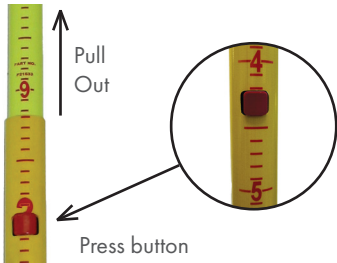

Impregnated Markings