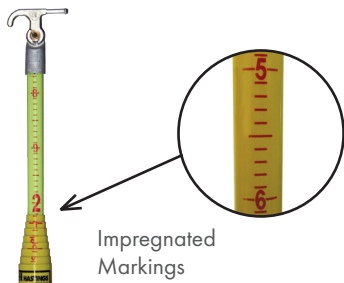

HASTINGS Fibreglass Equipment

When it comes to making safe and dependable hot line tools and equipment, Hastings is the number one choice for line-workers around the world. Helping line-workers get home safely since 1959

As originators of the Tel-O-Pole® telescoping stick and many other patented products, Hastings are proud to be the industry innovator of hot line tools and equipment. TEN is proud to be the exclusive Australian distributor for Hastings Fibreglass Equipment

WHY HASTINGS

1. Hastings Fibreglass

- The Foam Uniquely Encased and heat treated, ensuring a water-tight structure without voids, unlike the competitors this allows complete adhesion between fiberglass/resin and foam
- Low Deflection, great when locating Fuse Rings etc
- Manufactured with rigorously tested material, ensuring the production of the highest quality electrical and mechanical fiberglass tube in the world
- Meet all applicable ASTM F711, ASTM F1826, IEC-60885 and IEC-62193 standards and specifications very stick is electrically tested in the factory

Triangular Profile
"NO Twist"

2. Easy to Read

- Heat impregnated "EASY TO READ" markings pass IEC-62193 abrasion tests.
- Will not Chip, Peel or Rub Off

3. Plug & Play

- Replace sections in seconds - Plug & Play
- Part No. shown on each section
- Remove and utilise only the sections required for the job at hand
- Easily dismantled for cleaning and maintenance
- Replacement Sections "IN-STOCK" and readily available

Replacement Sections
"IN-STOCK"

Round Telescopic Stick

- Tip-Lock Feature - Tip retracts and locks into larger section
- Double button lock version - Turn the stick no more than 180° to lock into position when extending pole

4. Time Saving