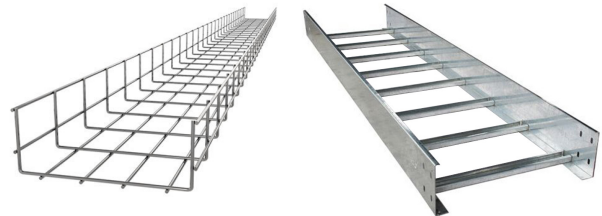

Cable Tray / Ladder Rollers - SPP

Guides cables up to 150mm OD

SPP-3A-140L

SPP-3A-140AL

Lightweight frame design

Cable Tray Rollers

- Quality aluminium roller complete with bearings
- Easily adaptable for a variety of uses, low profile
- Ideal for cable or ladder tray work
- Suits cable up to 150mm diameter

Part No	Roller Material	Dimensions (mm)			Weight
		Length	Width	Height	
SPP-3A-140L	Nylon (with legs)	600	260	150	3.85kg
SPP-3A-140AL	Aluminium (with legs)	600	260	150	4.70kg
SPP-3A-140	Nylon	210	260	150	2.35kg
SPP-3A-140A	Aluminium	210	260	150	3.20kg

SPP-3A-140

SPP-3A-140A

Cable Tray / Ladder Rollers

Part No: SPP-3A-100

- Aluminium cable tray roller box style
- 42mm x 100mm roller