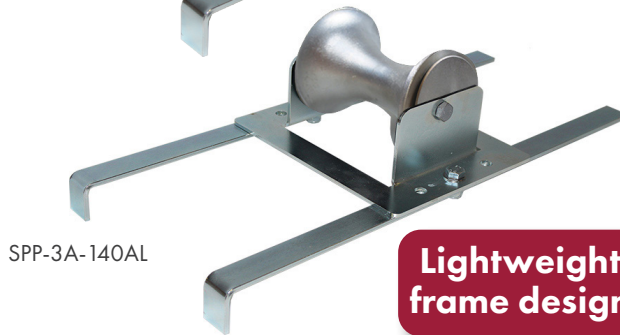

Cable Tray / Ladder Rollers - SPP

Guides cables up to 150mm OD

SPP-3A-140L

SPP-3A-140AL

Lightweight frame design

Cable Tray Rollers

- Quality aluminium roller complete with bearings
- Easily adaptable for a variety of uses, low profile
- Ideal for cable or ladder tray work
- Suits cable up to 150mm diameter

Part No	Roller Material	Dimensions (mm)			Weight
		Length	Width	Height	
SPP-3A-140L	Nylon (with legs)	600	260	150	3.85kg
SPP-3A-140AL	Aluminium (with legs)	600	260	150	4.70kg
SPP-3A-140	Nylon	210	260	150	2.35kg
SPP-3A-140A	Aluminium	210	260	150	3.20kg

SPP-3A-140

SPP-3A-140A

Cable Tray / Ladder Rollers

Part No: SPP-3A-100

- Aluminium cable tray roller box style
- 42mm x 100mm roller