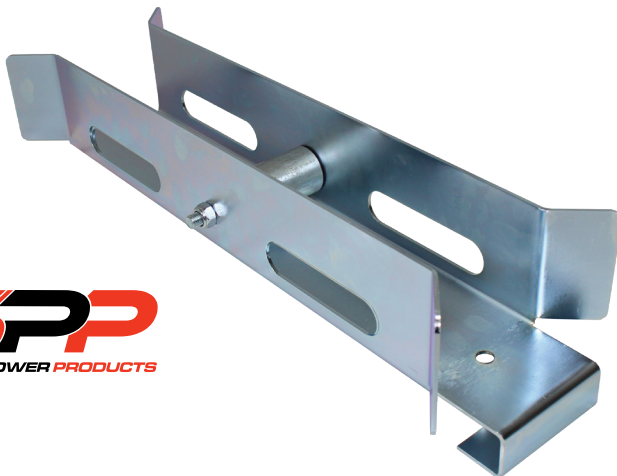

Cable Tray / Ladder Rollers - SPP

Guides cables up to 150mm OD

SPP-3A-140L

SPP-3A-140AL

Lightweight frame design

Cable Tray Rollers

- Quality aluminium roller complete with bearings
- Easily adaptable for a variety of uses, low profile
- Ideal for cable or ladder tray work
- Suits cable up to 150mm diameter

Part No	Roller Material	Dimensions (mm)			Weight
		Length	Width	Height	
SPP-3A-140L	Nylon (with legs)	600	260	150	3.85kg
SPP-3A-140AL	Aluminium (with legs)	600	260	150	4.70kg
SPP-3A-140	Nylon	210	260	150	2.35kg
SPP-3A-140A	Aluminium	210	260	150	3.20kg

SPP-3A-140

SPP-3A-140A

Cable Tray / Ladder Rollers

Part No: SPP-3A-100

- Aluminium cable tray roller box style
- 42mm x 100mm roller