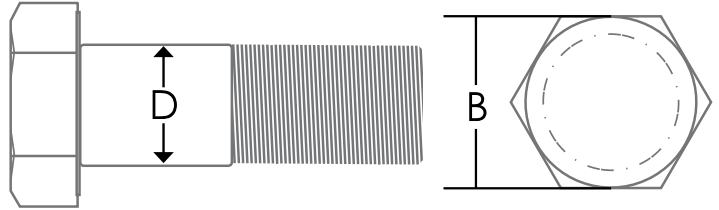

## 4 Way Ratchet Wrench

Part No: BY-3

- Four sizes in one
- Plastic ergonomic non-slip handle with grips

<b>D</b>	10mm	12mm	16mm	20mm
<b>B</b>	17mm	19mm	24mm	30mm